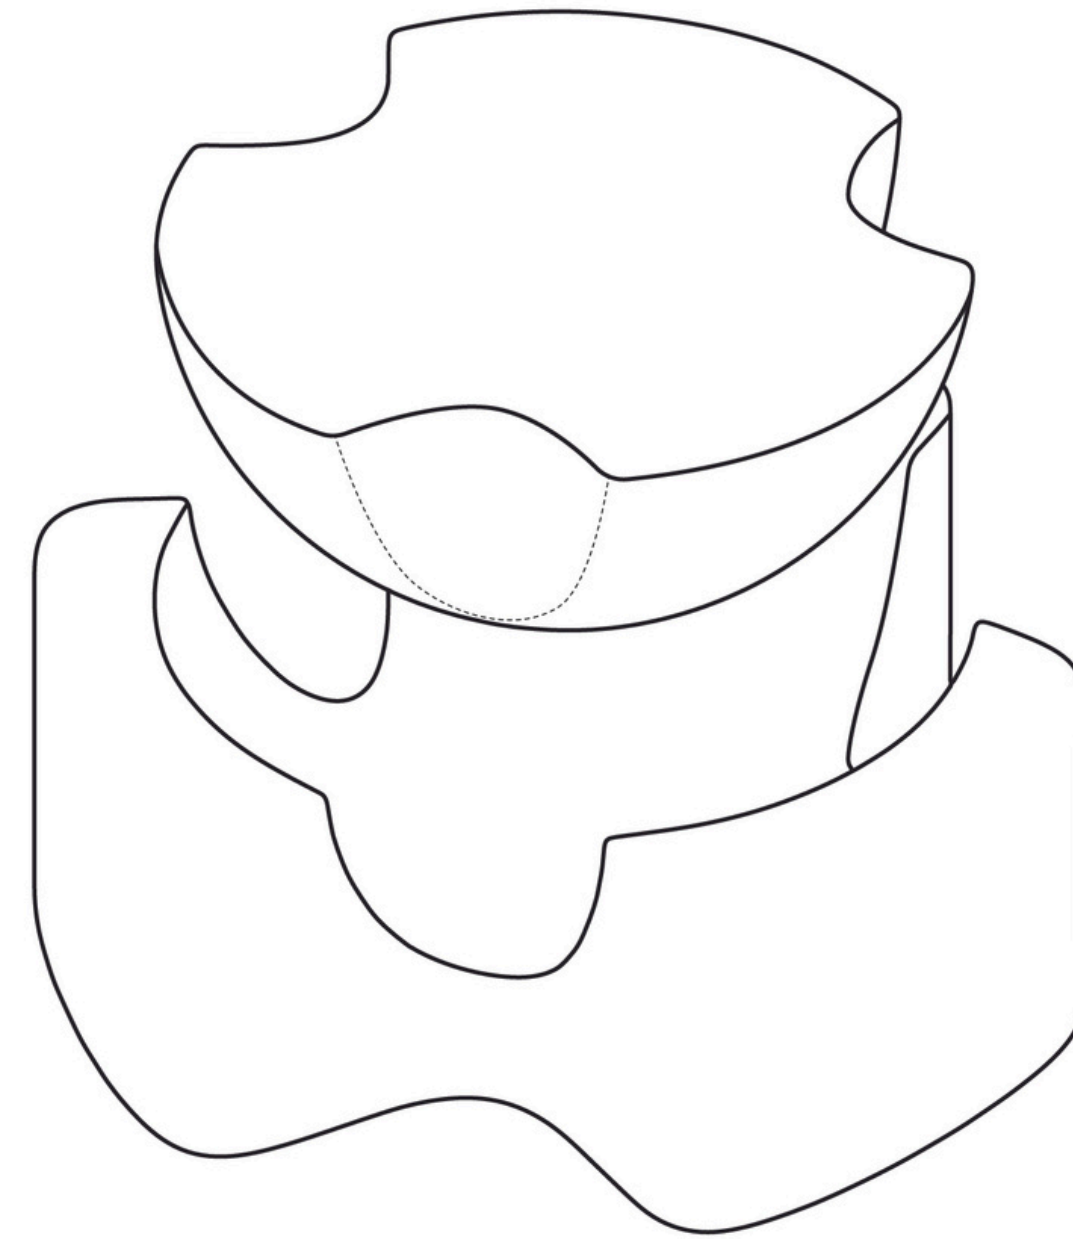

NEXUS KERNELS
Milan/Italy 2024