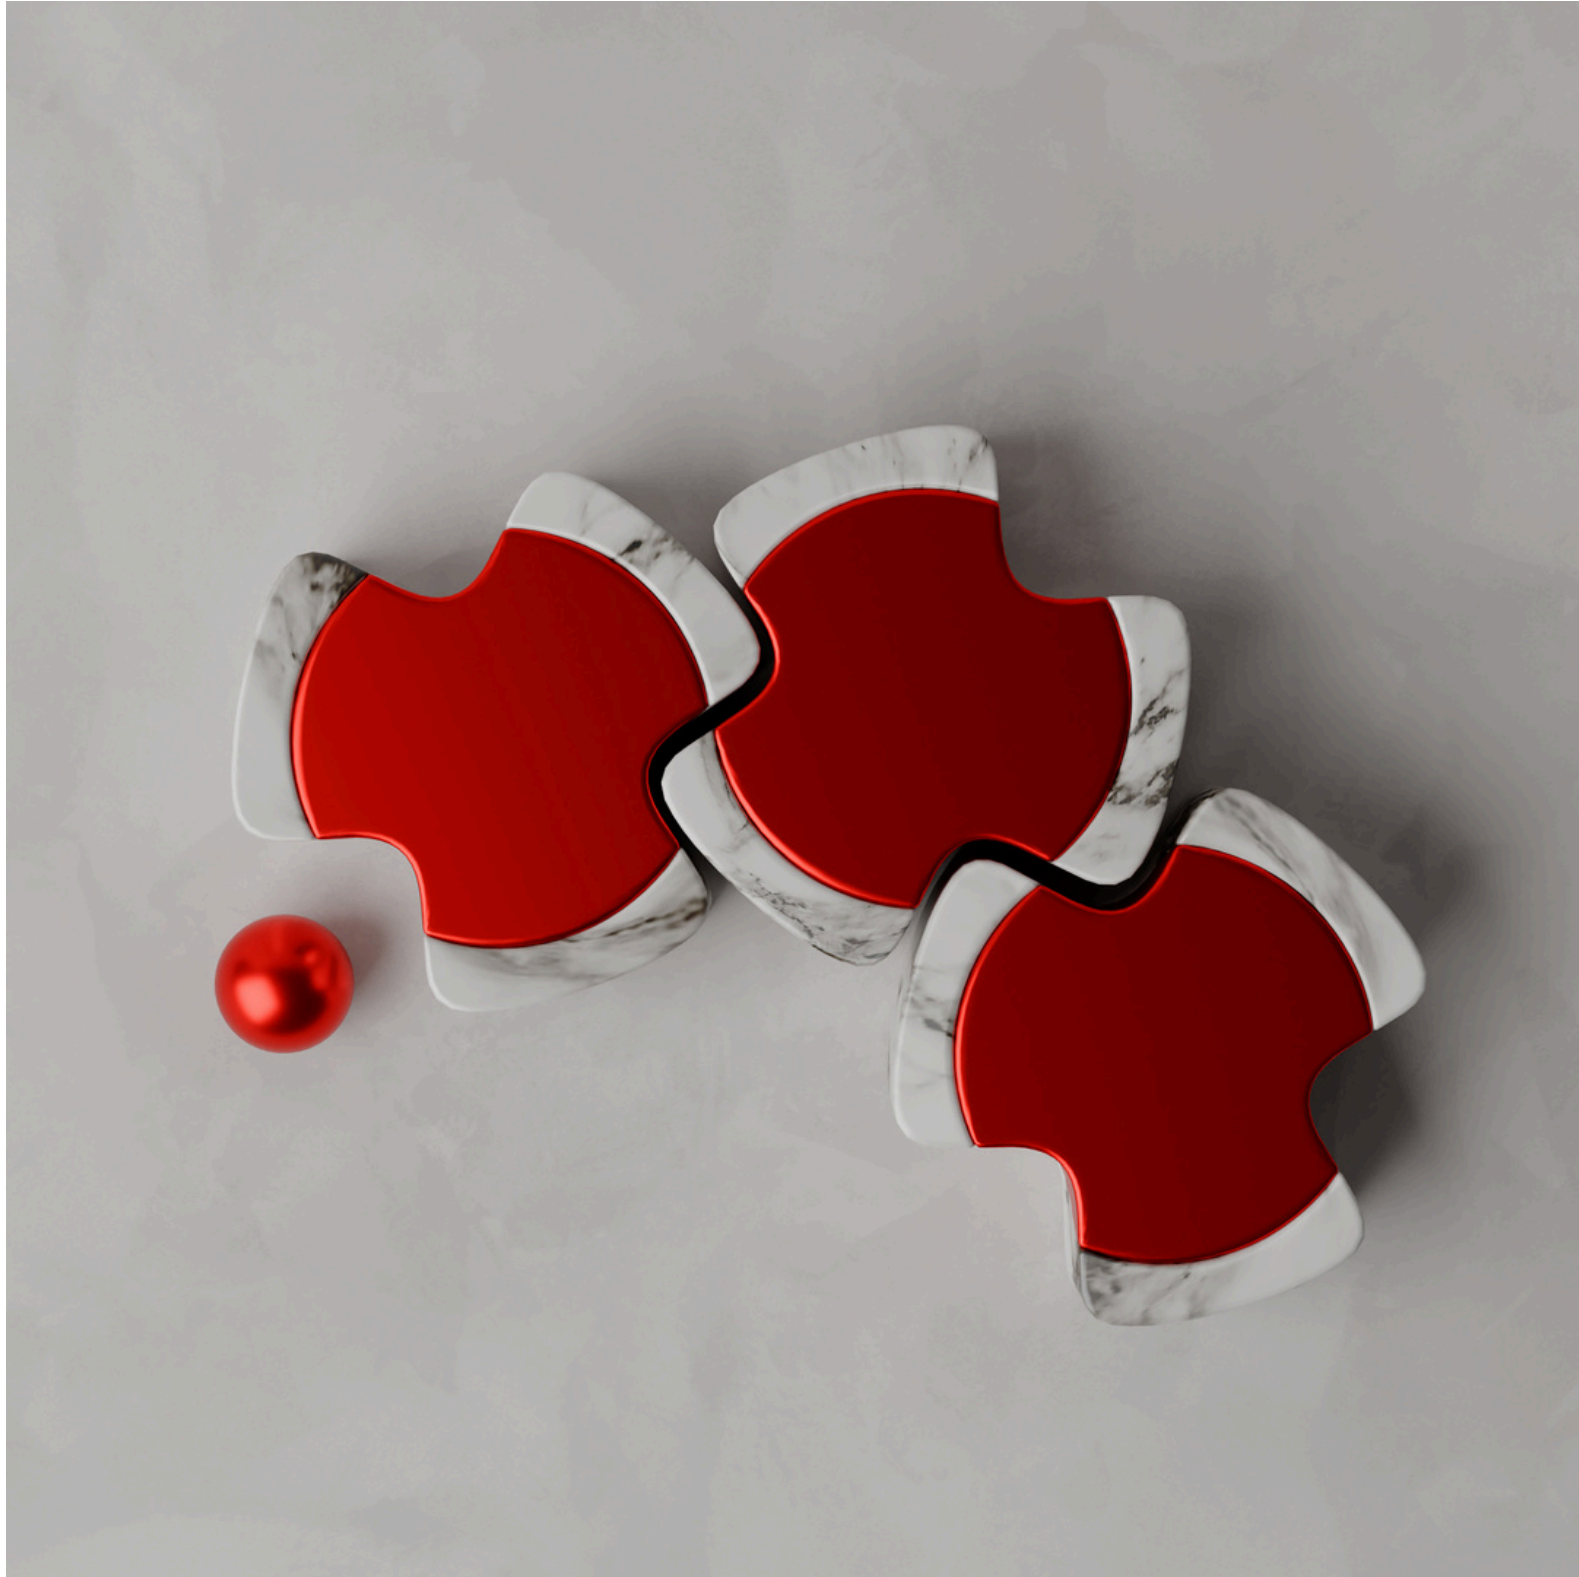

NEXUS KERNELS
Milan/Italy 2024

PRESENTED BY
Arco Blu Atelier

Arco Blu

Atelier

The Nexus Kernels table is a symbol of adaptability and a representation of natural communication. Acting as a catalyst for communication and facilitating human relationships, it easily adapts to various settings where friends and family gather, such as dynamic office environments or serene studios, to meet the unique needs and desires of its users.

The outer structure of the Nexus table is organic, orderly, and soft with three branches at three different angles, resembling a platform that houses a kernel at its core. When placed next to another Nexus Kernels table, they can elegantly come close to each other and create a new shape. Its core is a vibrant red kernel that radiates warmth and vitality. However, this central kernel is more than an enticing focal point; it holds a hidden function within itself. By removing the kernel and rotating it 180 degrees, the core beautifully transforms into a suitable base for a fragrance diffuser, and by placing a flower branch inside the core essence, the wick becomes moist and transfers scent to the petals, gently perfuming the environment. Considering that the red kernel brings forth the secrets of nature, like a pulsating heart of the table, it symbolizes unity and an inherent power that emanates from within.

NEXUS KERNELS
Milan/Italy 2024

MATERIALS

METAL

Red Aluminun

Silver Aluminun

Gold Aluminun

ArcoBlu *Atelier*

All Rights Reserved Arcoblu Atelier_2024