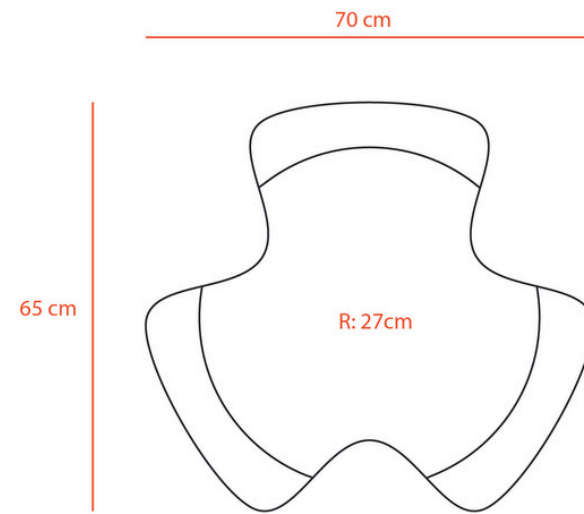

NEXUS KERNELS
Milan/Italy 2024