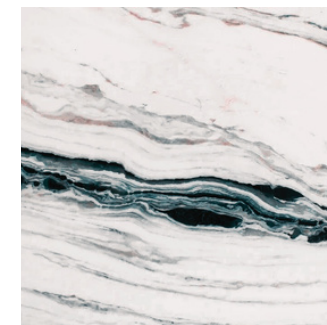

The outer structure of the Nexus table is organic, orderly, and soft with three branches at three different angles, resembling a platform that houses a kernel at its core. When placed next to another Nexus Kernels table, they can elegantly come close to each other and create a new shape. Its core is a vibrant red kernel that radiates warmth and vitality. However, this central kernel is more than an enticing focal point; it holds a hidden function within itself. By removing the kernel and rotating it 180 degrees, the core beautifully transforms into a suitable base for a fragrance diffuser, and by placing a flower branch inside the core essence, the wick becomes moist and transfers scent to the petals, gently perfuming the environment. Considering that the red kernel brings forth the secrets of nature, like a pulsating heart of the table, it symbolizes unity and an inherent power that emanates from within.

NEXUS KERNELS
Milan/Italy 2024

NEXUS KERNELS
Milan/Italy 2024

MATERIALS

Nero Marquinia Unito

Pinta Verde

Oak Gray

Arabescato Carrara

MARBLE

Rosa Portogallo

Calacatta Macchia Vecchia

Calacatta Oro

Panda White

Calacatta Viola

Arabescato Grigio Orobico

Onice Bianco

Onice Rosa