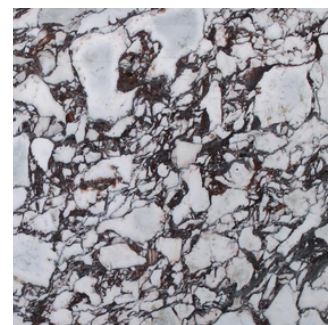

The outer structure of the Nexus table is organic, orderly, and soft with three branches at three different angles, resembling a platform that houses a kernel at its core. When placed next to another Nexus Kernels table, they can elegantly come close to each other and create a new shape. Its core is a vibrant red kernel that radiates warmth and vitality. However, this central kernel is more than an enticing focal point; it holds a hidden function within itself. By removing the kernel and rotating it 180 degrees, the core beautifully transforms into a suitable base for a fragrance diffuser, and by placing a flower branch inside the core essence, the wick becomes moist and transfers scent to the petals, gently perfuming the environment. Considering that the red kernel brings forth the secrets of nature, like a pulsating heart of the table, it symbolizes unity and an inherent power that emanates from within.

Rosa Portogallo

Calacatta Macchia Vecchia

Calacatta Oro

Panda White

Calacatta Viola

Arabescato Grigio Orobico

Onice Bianco

Onice Rosa

NEXUS KERNELS
Milan/Italy 2024

MATERIALS

METAL

Red Aluminun

Silver Aluminun

Gold Aluminun

ArcoBlu *Atelier*

All Rights Reserved Arcoblu Atelier_2024