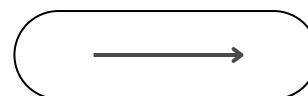

The outer structure of the Nexus table is organic, orderly, and soft with three branches at three different angles, resembling a platform that houses a kernel at its core. When placed next to another Nexus Kernels table, they can elegantly come close to each other and create a new shape. Its core is a vibrant red kernel that radiates warmth and vitality. However, this central kernel is more than an enticing focal point; it holds a hidden function within itself. By removing the kernel and rotating it 180 degrees, the core beautifully transforms into a suitable base for a fragrance diffuser, and by placing a flower branch inside the core essence, the wick becomes moist and transfers scent to the petals, gently perfuming the environment. Considering that the red kernel brings forth the secrets of nature, like a pulsating heart of the table, it symbolizes unity and an inherent power that emanates from within.