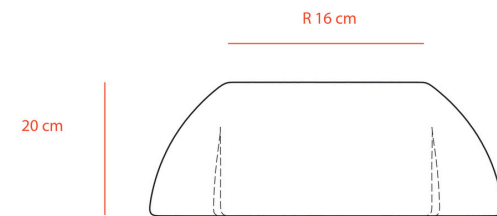

NEXUS KERNELS
Milan/Italy 2024