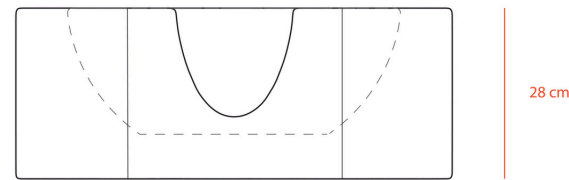

NEXUS KERNELS
Milan/Italy 2024