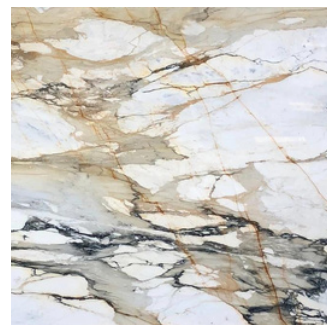

The outer structure of the Nexus table is organic, orderly, and soft with three branches at three different angles, resembling a platform that houses a kernel at its core. When placed next to another Nexus Kernels table, they can elegantly come close to each other and create a new shape. Its core is a vibrant red kernel that radiates warmth and vitality. However, this central kernel is more than an enticing focal point; it holds a hidden function within itself. By removing the kernel and rotating it 180 degrees, the core beautifully transforms into a suitable base for a fragrance diffuser, and by placing a flower branch inside the core essence, the wick becomes moist and transfers scent to the petals, gently perfuming the environment. Considering that the red kernel brings forth the secrets of nature, like a pulsating heart of the table, it symbolizes unity and an inherent power that emanates from within.

NEXUS KERNELS
Milan/Italy 2024

NEXUS KERNELS
Milan/Italy 2024

MATERIALS

Nero Marquinia Unito

Pinta Verde

Oak Gray

Arabescato Carrara

MARBLE

Rosa Portogallo

Calacatta Macchia Vecchia

Calacatta Oro

Panda White

Calacatta Viola

Arabescato Grigio Orobico

Onice Bianco

Onice Rosa

NEXUS KERNELS
Milan/Italy 2024

MATERIALS

METAL

Red Aluminun

Silver Aluminun

Gold Aluminun

ArcoBlu *Atelier*

All Rights Reserved Arcoblu Atelier_2024